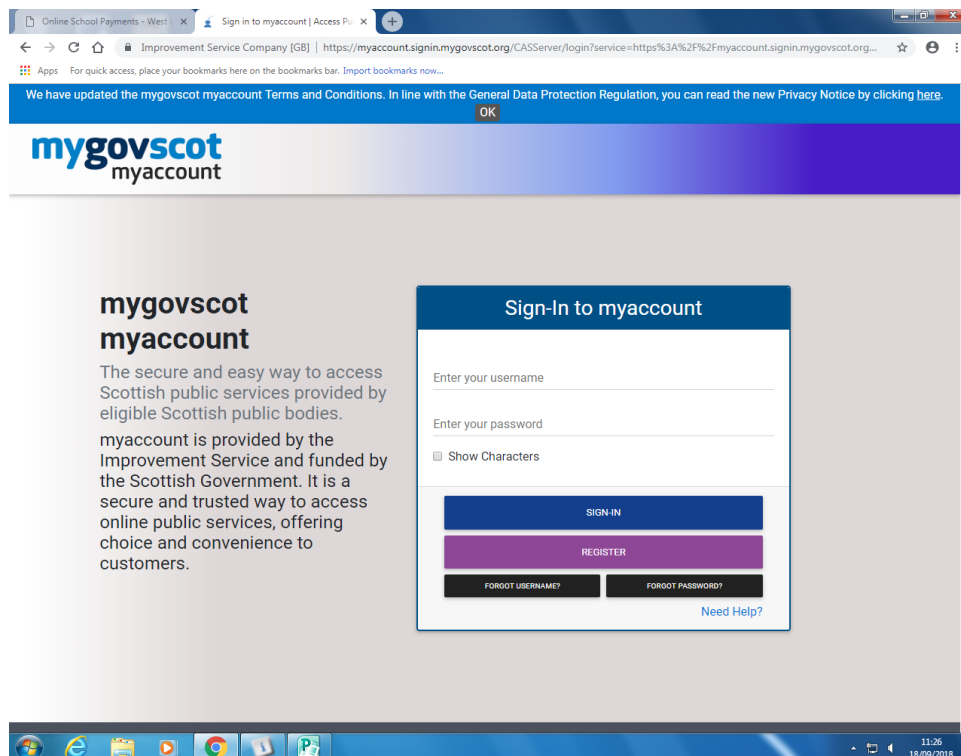

Online School Payments Log In

Once registered with MyGovScot please access online school payments by going to **www.westlothian.gov.uk/online-school-payments/** Click on 'Access Online School Payments' then log in by clicking on the mygovscot option as seen in screen shot below.

Sign in using the username and password that you set up when initially registering.

This should then take you directly in to your account page showing a welcome message with your name displayed.

You may be asked to give your consent to share information with iPayimpact before being taken to your account page.