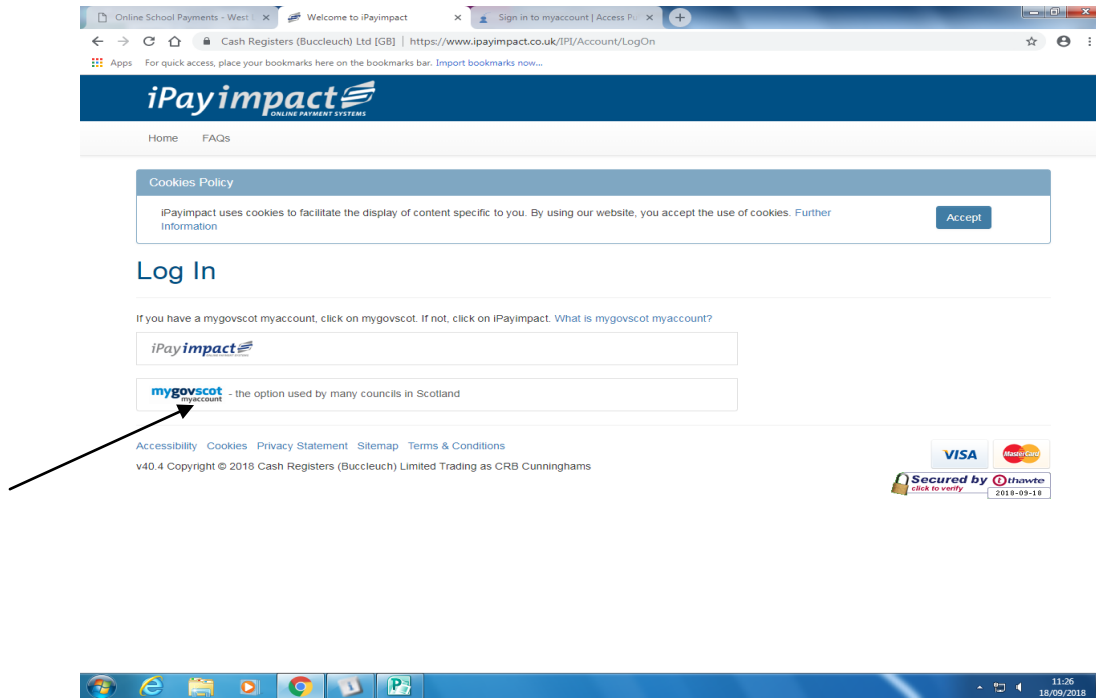

Online School Payments Log In

Once registered with MyGovScot please access online school payments by going to **www.westlothian.gov.uk/online-school-payments/** Click on 'Access Online School Payments' then log in by clicking on the mygovscot option as seen in screen shot below.

Sign in using the username and password that you set up when initially registering.

This should then take you directly in to your account page showing a welcome message with your name displayed.

You may be asked to give your consent to share information with iPayimpact before being taken to your account page.